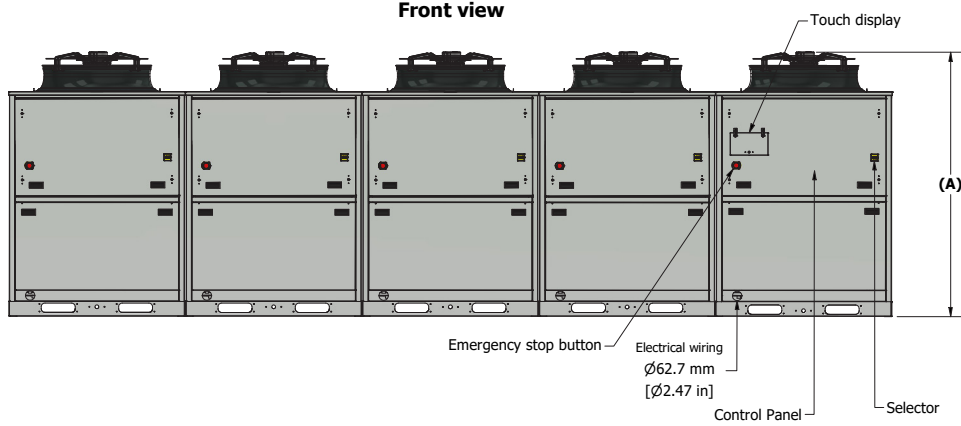

30 Ton		
Quantity	Desc	Model Number
1	START / END KIT	5002095
2	MIDDLE KIT	5002094

Top view

Front view

Right side view

Isometric view

Water connection
Ø2 1/2"