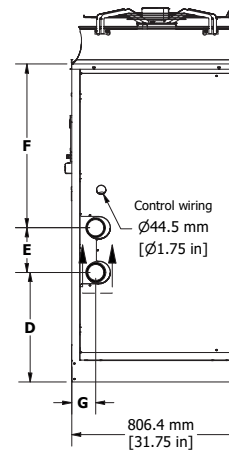

30 Ton		
Quantity	Desc	Model Number
1	START / END KIT	5002095
2	MIDDLE KIT	5002094

Top view

Front view

Right side view

Isometric view

Water connection
Ø2 1/2"