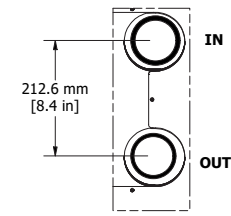

30 Ton		
Quantity	Desc	Model Number
1	START / END KIT	5002095
2	MIDDLE KIT	5002094

Top view

Front view

Right side view

Isometric view

Water connection
Ø2 1/2"