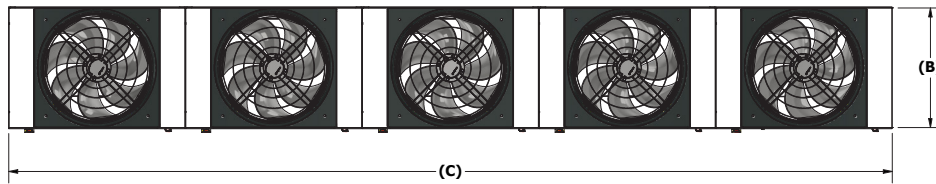

5002095 MIDDLE KIT	
Quantity	Description
4	VITAULIC 2 1/2" COUPLING
2	VITAULIC NIPL 2 1/2" X 12 1/2"

Air Conditioning
a member of **DAIKIN** group

10 - 12.5 Ton		
Quantity	Desc	Model Number
1	START / END KIT	5002095

40 Ton		
Quantity	Desc	Model Number
1	START / END KIT	5002095
	MIDDLE KIT	5002094

20 - 25 Ton		
Quantity	Desc	Model Number
1	START / END KIT	5002095
1	MIDDLE KIT	5002094

50 - 62.5 Ton		
Quantity	Desc	Model Number
1	START / END KIT	5002095
4	MIDDLE KIT	5002094

30 Ton		
Quantity	Desc	Model Number
1	START / END KIT	5002095
2	MIDDLE KIT	5002094

Top view

Front view

Right side view

Isometric view

Water connection
Ø2 1/2"