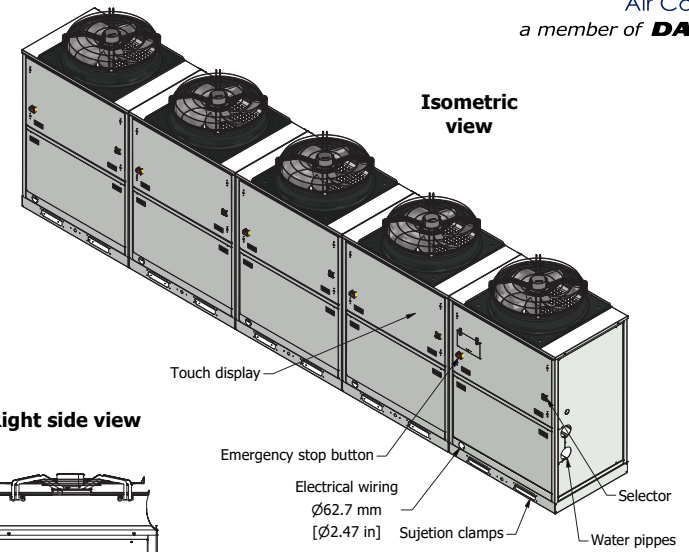

30 Ton		
Quantity	Desc	Model Number
1	START / END KIT	5002095
2	MIDDLE KIT	5002094

Top view

Front view

Right side view

Isometric view

Water connection
Ø2 1/2"