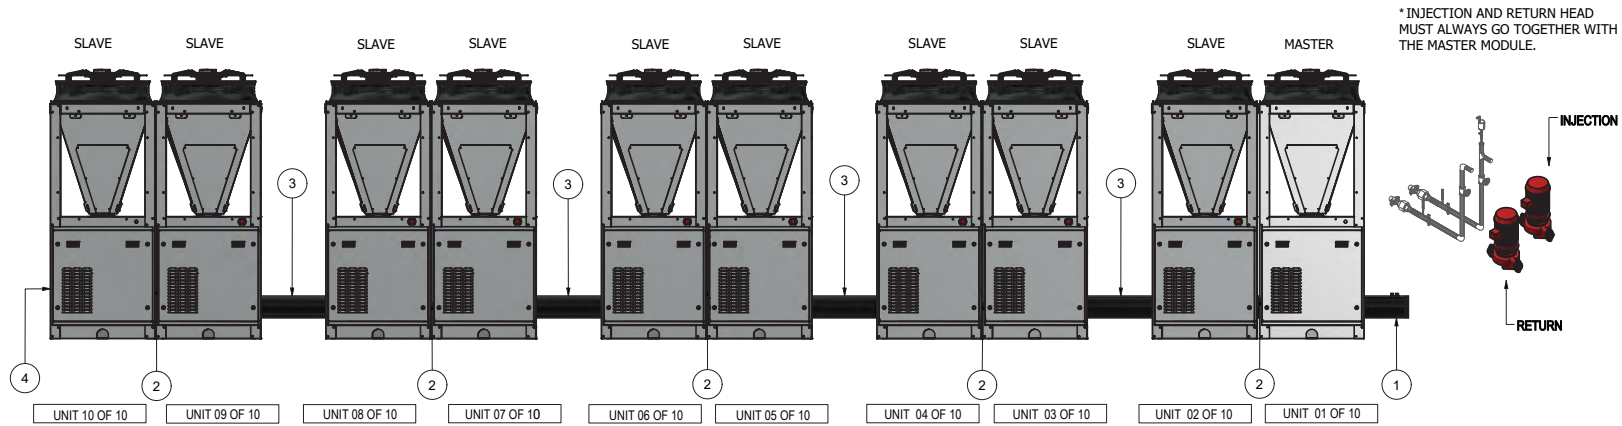

TANDEM C/ 1 MASTER

FRONT VIEW

4.- END OF TANDEM

A.-101256 - COUPLE VITAU LIC 4"
F.- 1001254 - TAPN VITAU LIC 4"

3.- LONG JOIN

A.-1001256 - COUPLE VITAU LIC 4"
E.- 1016634 - NIPLE VITAU LIC 4" x 32 1/2"

2.- SHORT JOIN

A.-1001256 - COUPLE VITAU LIC 4"
D.- 1001334 - NIPLE VITAU LIC 4" x 13 5/8"

1.- START TANDEM

A.-1001256 - COUPLE VITAU LIC 4"
B.- 1001334 - NIPLE VITAU LIC 4" x 19 1/2" CON ROSCAS
C.- 1022328 - THERMOWELL