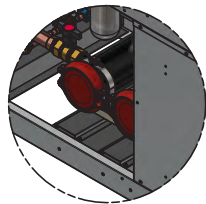

TANDEM C/ 1 MASTER

FRONT VIEW

4.- END OF TANDEM

A.-101256 - COUPLE VITAU LIC 4"
F.- 1001254 - TAPN VITAU LIC 4"